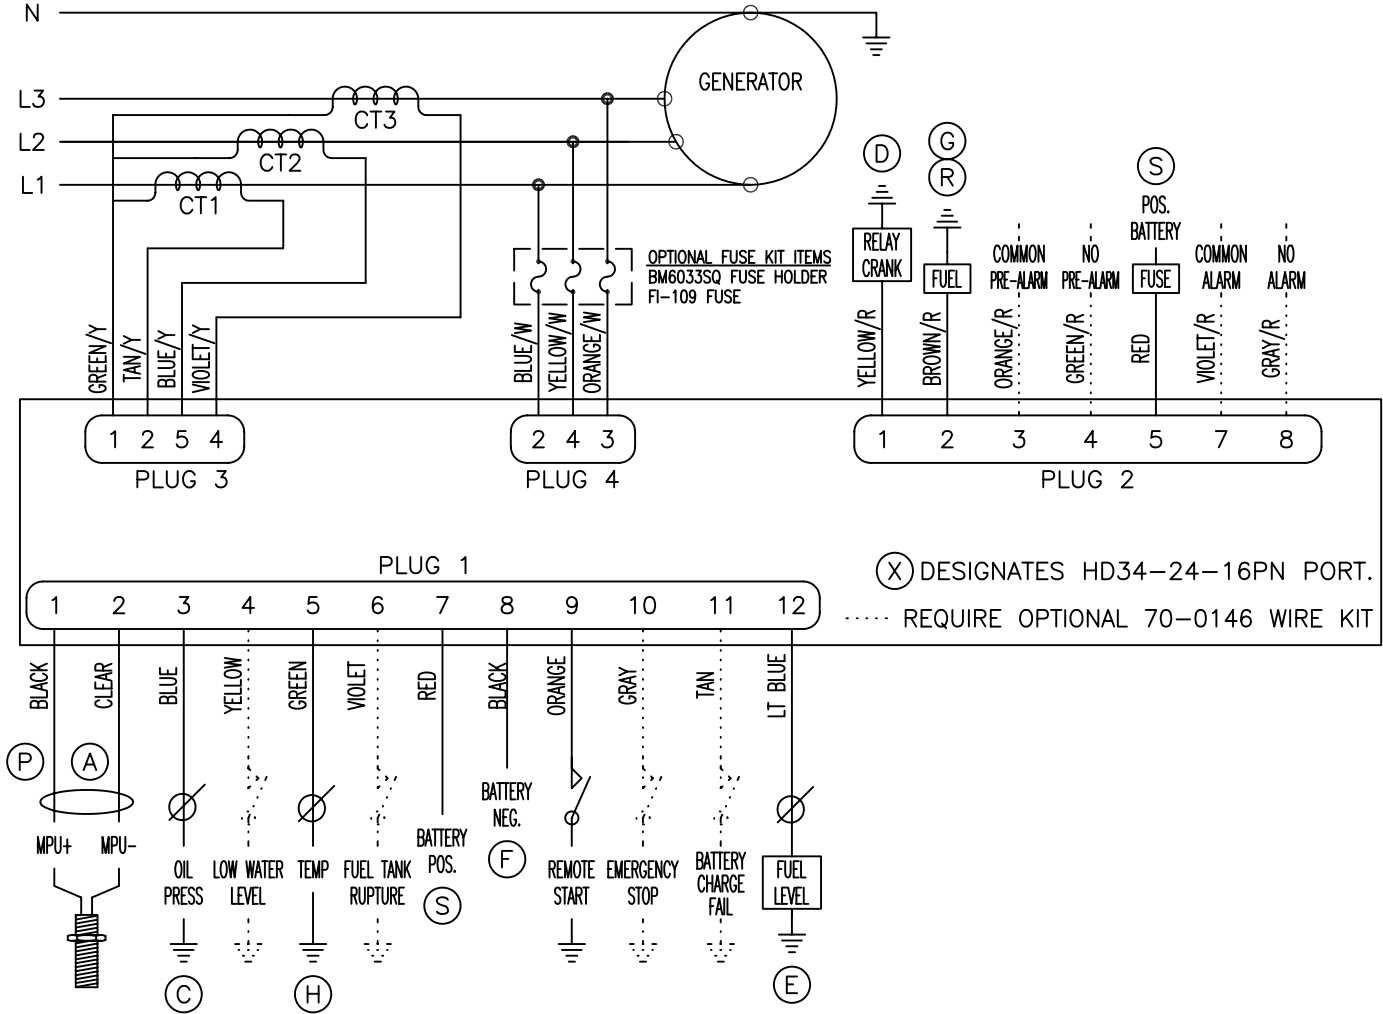

GMPLUS-C40125, 14" ENCLOSURE AND MOUNTING DIMENSIONS

GMPLUS-C40130, 10x8x4" ENCLOSURE AND MOUNTING DIMENSIONS

MECHANICAL ENGINES, COMMON WIRING CONNECTIONS

IDLE/RATED TOGGLE

AVAILABLE FOR CUSTOMER CONNECTION

AUTO/OFF/RUN TOGGLE

NOTES:

1. NEUTRAL MUST BE GROUNDING
2. FUEL & CRANK RELAYS MUST HAVE A SUPPRESSION DIODE INSTALLED.
3. STRIPE COLORS: /R = RED STRIPE
/Y = YELLOW STRIPE
/W = WHITE STRIPE
4. (X) DESIGNATES HD34-24-16PN PORT.