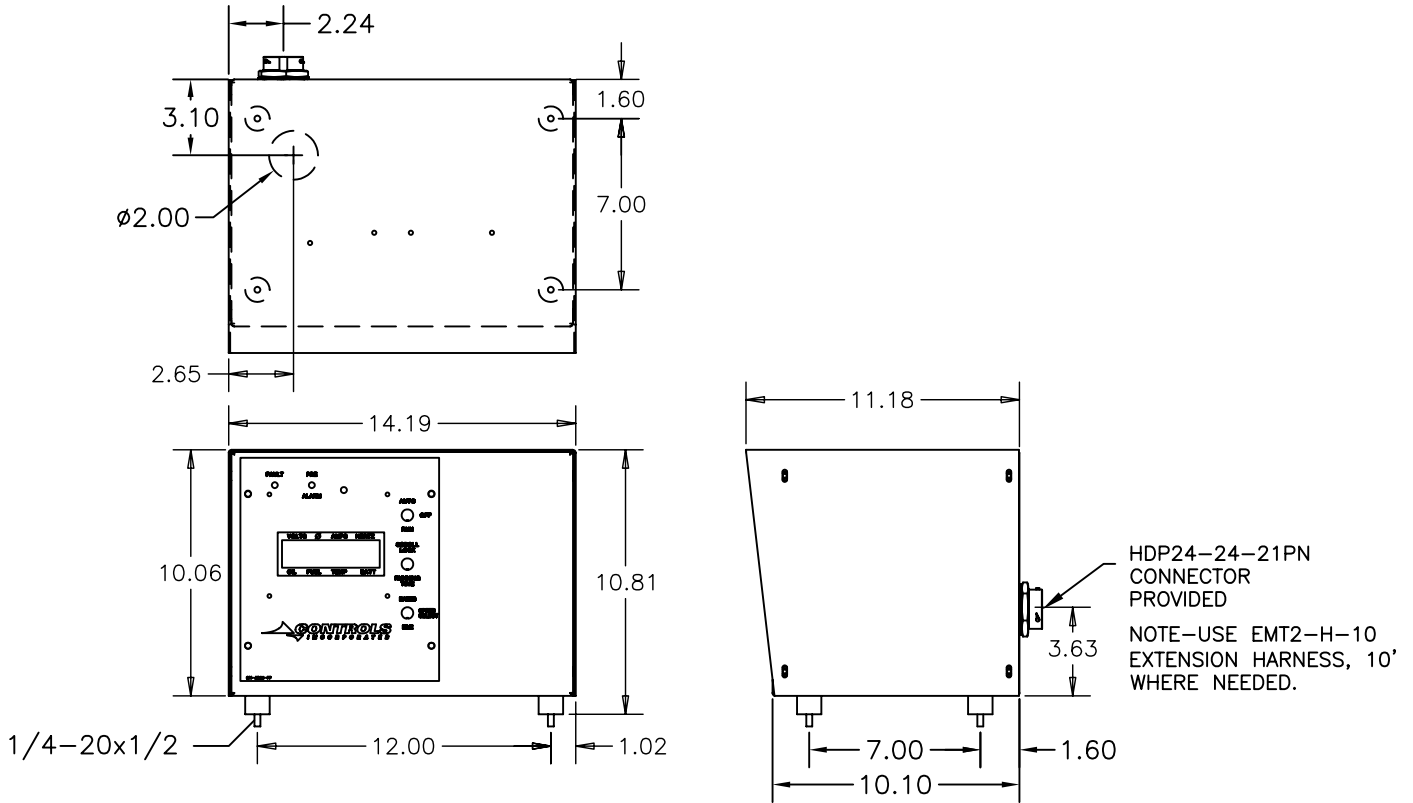

GMPLUS-C40125, 14" ENCLOSURE AND MOUNTING DIMENSIONS

GMPLUS-C40130, 10x8x4" ENCLOSURE AND MOUNTING DIMENSIONS

MECHANICAL ENGINES, COMMON WIRING CONNECTIONS

IDLE/RATED TOGGLE

AVAILABLE FOR CUSTOMER CONNECTION

AUTO/OFF/RUN TOGGLE

NOTES:

1. NEUTRAL MUST BE GROUNDING
2. FUEL & CRANK RELAYS MUST HAVE A SUPPRESSION DIODE INSTALLED.
3. STRIPE COLORS: /R = RED STRIPE
/Y = YELLOW STRIPE
/W = WHITE STRIPE
4. (X) DESIGNATES HD34-24-16PN PORT.