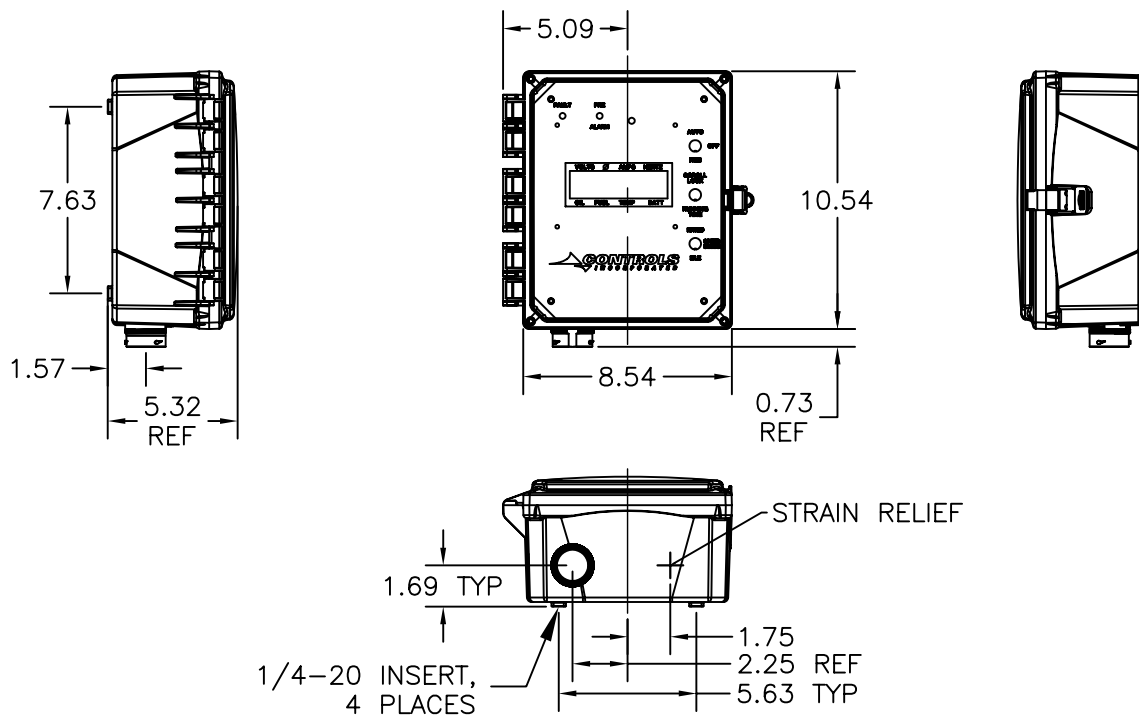

GMPLUS-C40125, 14" ENCLOSURE AND MOUNTING DIMENSIONS

GMPLUS-C40130, 10x8x4" ENCLOSURE AND MOUNTING DIMENSIONS

MECHANICAL ENGINES, COMMON WIRING CONNECTIONS

IDLE/RATED TOGGLE

AVAILABLE FOR CUSTOMER CONNECTION

AUTO/OFF/RUN TOGGLE

NOTES:

1. NEUTRAL MUST BE GROUNDING
2. FUEL & CRANK RELAYS MUST HAVE A SUPPRESSION DIODE INSTALLED.
3. STRIPE COLORS: /R = RED STRIPE
/Y = YELLOW STRIPE
/W = WHITE STRIPE
4. (X) DESIGNATES HD34-24-16PN PORT.